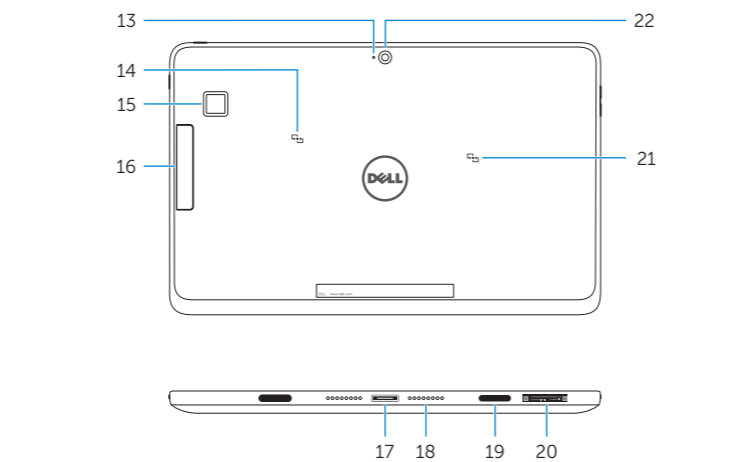

## Features

Funktioner | Ominaisuudet | Funksjoner | Funktionen

1. Power button
2. Power and battery-charge status light
3. Camera-status light
4. Microphone
5. Front camera
6. Microphone
7. Headset port
8. Volume-control buttons (2)
9. Microphone
10. Micro-HDMI port
11. USB 3.0 port
12. USB 3.0 and power-adaptor port (USB-C)
13. Microphone
14. NFC-sensor area (Latitude 5175 only)